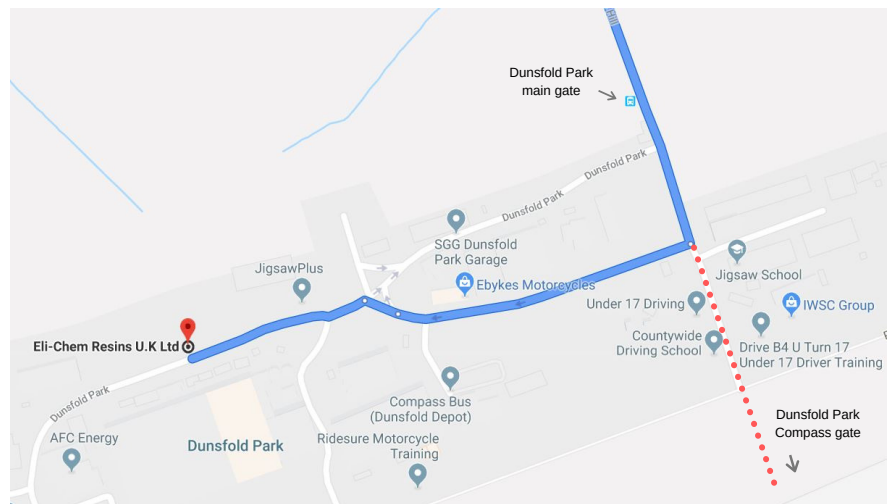

## By car

Eli-Chem Resins UK is 41 miles south of London on Dunsfold Aerodrome in the Surrey countryside. We are close to the A3 and A24 trunk roads.

**If you are travelling by car using a sat nav system, please use the postcode GU6 8TB, if you get lost just call us on 01483 266636.**

There is a security gate at the main entrance to Dunsfold Park, let the security guard know you are coming to Eli-Chem Resins and they will tell you how to find us. Follow the blue line on the map opposite to Eli-Chem Resins.

If you arrive by the Compass gate on the opposite side of the airfield, turn right onto the track and follow signs for "All other areas". See the red line on the map opposite, then follow the blue line to Eli-Chem Resins.

## By train

The closest train station is Guildford, which is a stopping point on the Portsmouth to London line and the North Downs line which goes to Reading, a major rail hub in the south.

Guildford station is 21 minutes by taxi to Dunsfold Park, taxis are plentiful outside the station and the UBER service is also available. There is no bus route from the train station to Dunsfold Park.